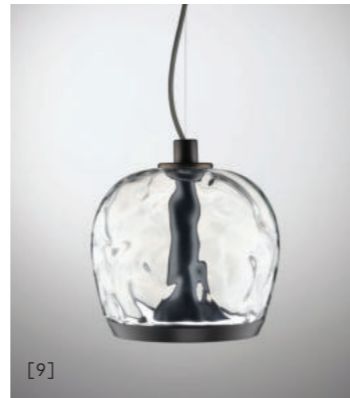

[4]

[5]

[6]

Transparent
Water Effect