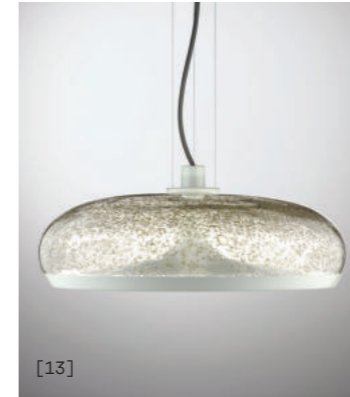

Matte Gunmetal

DIFFUSER

DIFFUSER

Smoke Grey

Transparent  
"Pulegoso"  
with metal  
powder  
inclusion

[1]

[2]

[3]