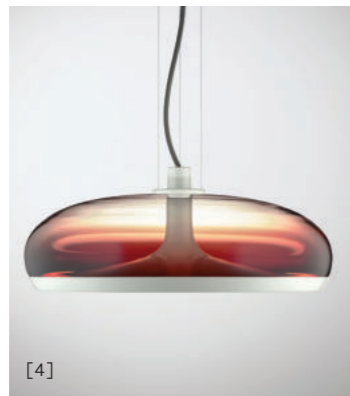

Matte Gunmetal

DIFFUSER

DIFFUSER

Smoke Grey

Transparent  
"Pulegoso"  
with metal  
powder  
inclusion

[1]

[2]

[3]

[13]

[14]

[15]

Shaded  
Burgundy

[4]

[5]

[6]

Transparent  
Water Effect