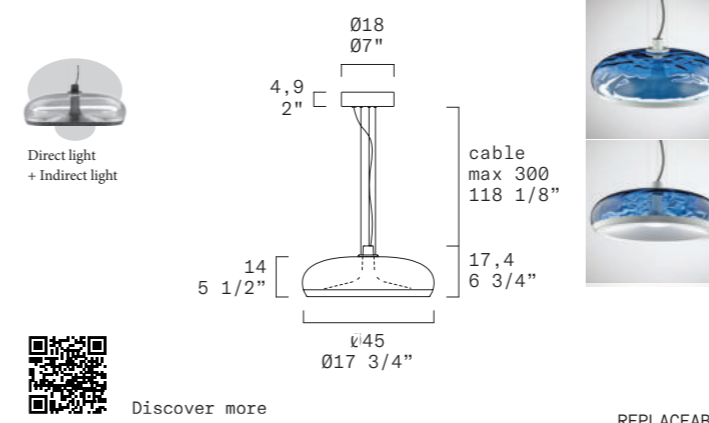

AURELIA S 45 SS (SINGLE SWITCH) - INDOOR

Patrick Jouin, 2021

PENDANT - SOSPENSIONE

TECHNICAL SHEET

MATERIALS	Diffuser: Blown Glass Structure: Metal
DIMENSIONS	Diffuser: Ø45 cm H14 cm [Ø17 3/4" H5 1/2"] Canopy: Ø18 cm H4,9cm [Ø7" H2"] Cable lenght: 300 cm [118 1/8"]
LIGHT SOURCE	Direct: LED 1 X 11,6W 1531 lm (nominal) 3000K CRI≥90 Indirect: LED 1 X 14,4W 2450 lm (nominal) 3000K CRI≥90 or Direct: LED 1 X 11,6W 1471 lm (nominal) 2700K CRI≥90 Indirect: LED 1 X 14,4W 2360 lm (nominal) 2700K CRI≥90
DIMMING PROTOCOL	Push-dim; 0/1-10V; Dali
MARKING	DRY LOCATION
WEIGHT	Net Weight: 9,3kg

DIMMING PROTOCOL	Push-dim; 0/1-10V; Dali	
FINISH (DIFFUSER + STRUCTURE)	SOURCE	CODE
[1] Smoke Grey + Matte White	LED 3000K LED 2700K	0012332 0012333
[2] Smoke Grey + Vintage Brass	LED 3000K LED 2700K	0012334 0012335
[3] Smoke Grey + Matte Gunmetal	LED 3000K LED 2700K	0012336 0012337
[4] Shaded Burgundy + Matte White	LED 3000K LED 2700K	0012447 0012448
[5] Shaded Burgundy + Vintage Brass	LED 3000K LED 2700K	0012449 0012450
[6] Shaded Burgundy + Matte Gunmetal	LED 3000K LED 2700K	0012451 0012452
[7] Transparent Water Effect + Matte White	LED 3000K LED 2700K	0012453 0012454
[8] Transparent Water Effect + Vintage Brass	LED 3000K LED 2700K	0012455 0012456
[9] Transparent Water Effect + Matte Gunmetal	LED 3000K LED 2700K	0012457 0012458
[10] Blue Water Effect + Matte White	LED 3000K LED 2700K	0012459 0012460
[11] Blue Water Effect + Vintage Brass	LED 3000K LED 2700K	0012461 0012462
[12] Blue Water Effect + Matte Gunmetal	LED 3000K LED 2700K	0012463 0012464
[13] Transparent "Pulegoso" with metal powder inclusion + Matte White	LED 3000K LED 2700K	0012465 0012466
[14] Transparent "Pulegoso" with metal powder inclusion + Vintage Brass	LED 3000K LED 2700K	0012467 0012468
[15] Transparent "Pulegoso" with metal powder inclusion + Matte Gunmetal	LED 3000K LED 2700K	0012469 0012470

ON REQUEST

Class 3 version installation with remote driver
(supplied without canopy & driver)

DIMMING PROTOCOL	Driver and canopy not included