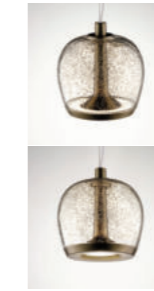

### AURELIA BOLD S 22 SS (SINGLE SWITCH) - INDOOR

Patrick Jouin, 2021

Direct light  
+ Indirect light

Discover more

REPLACEABLE LED

PENDANT - SOSPENSIONE

#### TECHNICAL SHEET

MATERIALS	Diffuser: Blown Glass Structure: Metal
DIMENSIONS	Diffuser: Ø22,5 cm H20,5 cm [Ø8 3/4" H8"] Canopy: Ø18 cm H4,9cm [Ø7" H2"] Cable lenght: 300 cm [118 1/8"]
LIGHT SOURCE	Direct: LED 1 X 11,6W 1531 lm (nominal) 3000K CRI≥90 Indirect: LED 1 X 5,8W 980 lm (nominal) 3000K CRI≥90 or Direct: LED 1 X 11,6W 1471 lm (nominal) 2700K CRI≥90 Indirect: LED 1 X 5,8W 944 lm (nominal) 2700K CRI≥90
DIMMING PROTOCOL	Push-dim; 0/1-10V; Dali
MARKING	DRY LOCATION  
WEIGHT	Net Weight: 3,5kg