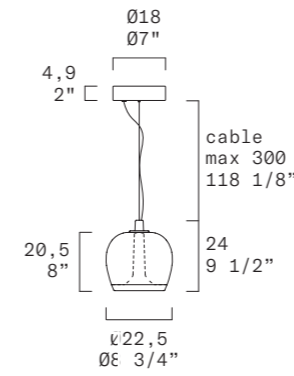

AURELIA BOLD S 22 SS (SINGLE SWITCH) - INDOOR

Patrick Jouin, 2021

Discover more