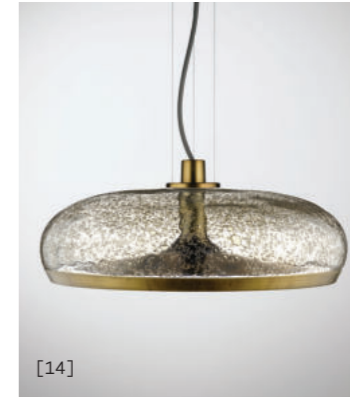

STANDARD COLOR FINISHES - FINITURE STANDARD

STRUCTURE

STRUCTURE

Matte white

Vintage Brass

Matte Gunmetal

Matte white

Vintage Brass

Matte Gunmetal

DIFFUSER

DIFFUSER

Smoke Grey

Transparent  
"Pulegoso"  
with metal  
powder  
inclusion

[1]

[2]

[3]